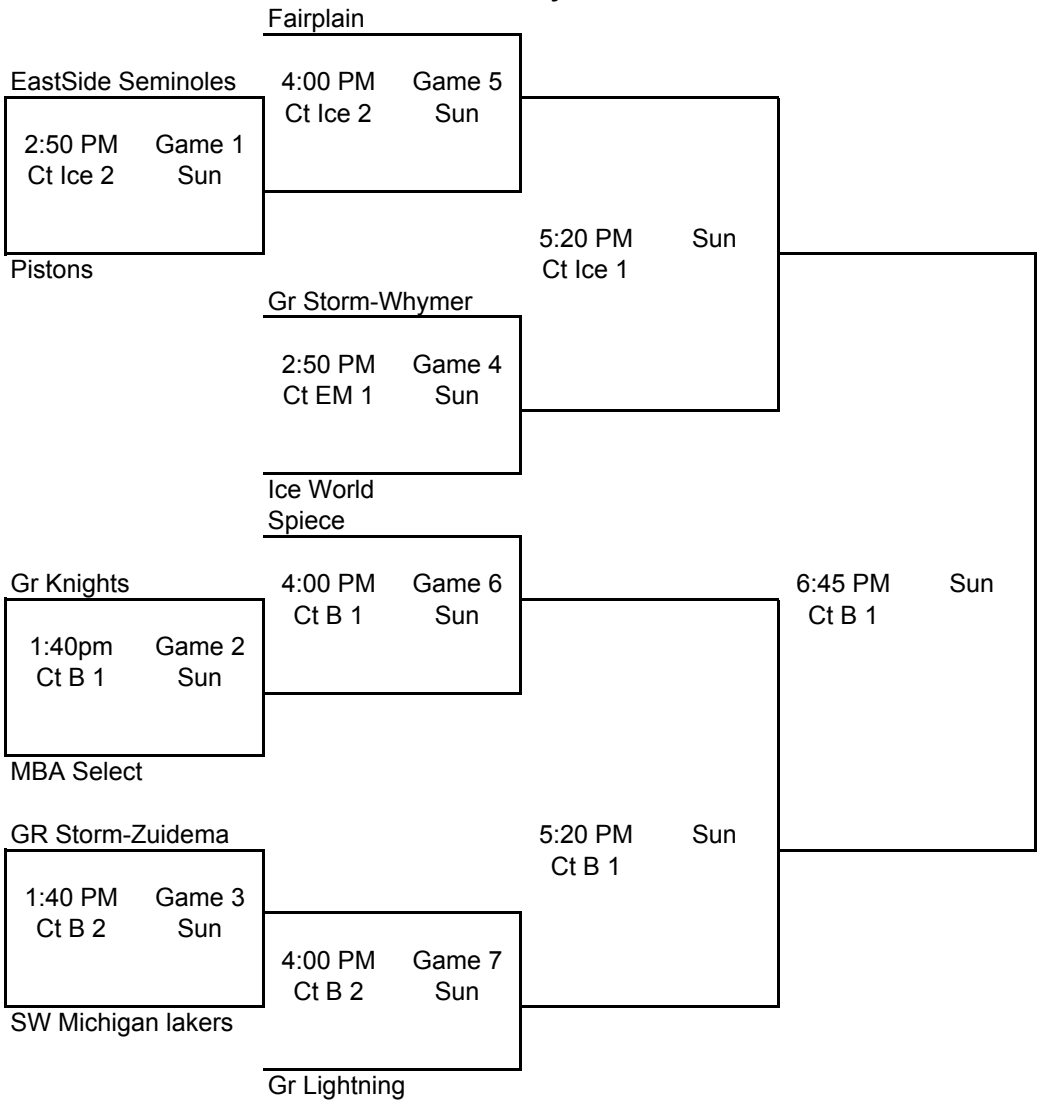

8th Grade Boys

1	Pistons	7	Gr Storm-Whymer
2	Ice World	8	SW Michiganlakers
3	Eastside Seminoles	9	Fairplan AAU
4	GR Knights	10	Spiece
5	Gr Storm-Zuidema	11	Gr Lightning
6	MBA Select		

Saturday's Games

Time	Court	Teams
3:15 PM	Ice 2	6 v 9
3:15 PM	EM 1	3 v 10
3:15 PM	Em 2	4 v 8
3:15 PM	Em 3	1 v 7
4:30 PM	Ice 2	2 v 11
5:45 PM	EM 1	5 v 3
7:00 PM	Ice 1	1 v 4
7:00 PM	Ice 2	8 v 2
7:00 PM	EM 1	10 v 11
7:00 PM	EM 2	7 v 6
8:15 PM	Ice 1	5 v 9

Sunday's Brackets

Sunday's Brackets just scroll down

Sunday's Brackets

Loser of Game 1
5:10 PM Sun CT EM 2
Loser of Game 4

Loser of Game 5
Sun 6:20 PM CT B 2

Loser of Game 6
Sun 5:10 PM CT B 2
Loser of Game 7

Loser of Game 2
5:10 PM Sun CT EM 3
Loser of Game 3