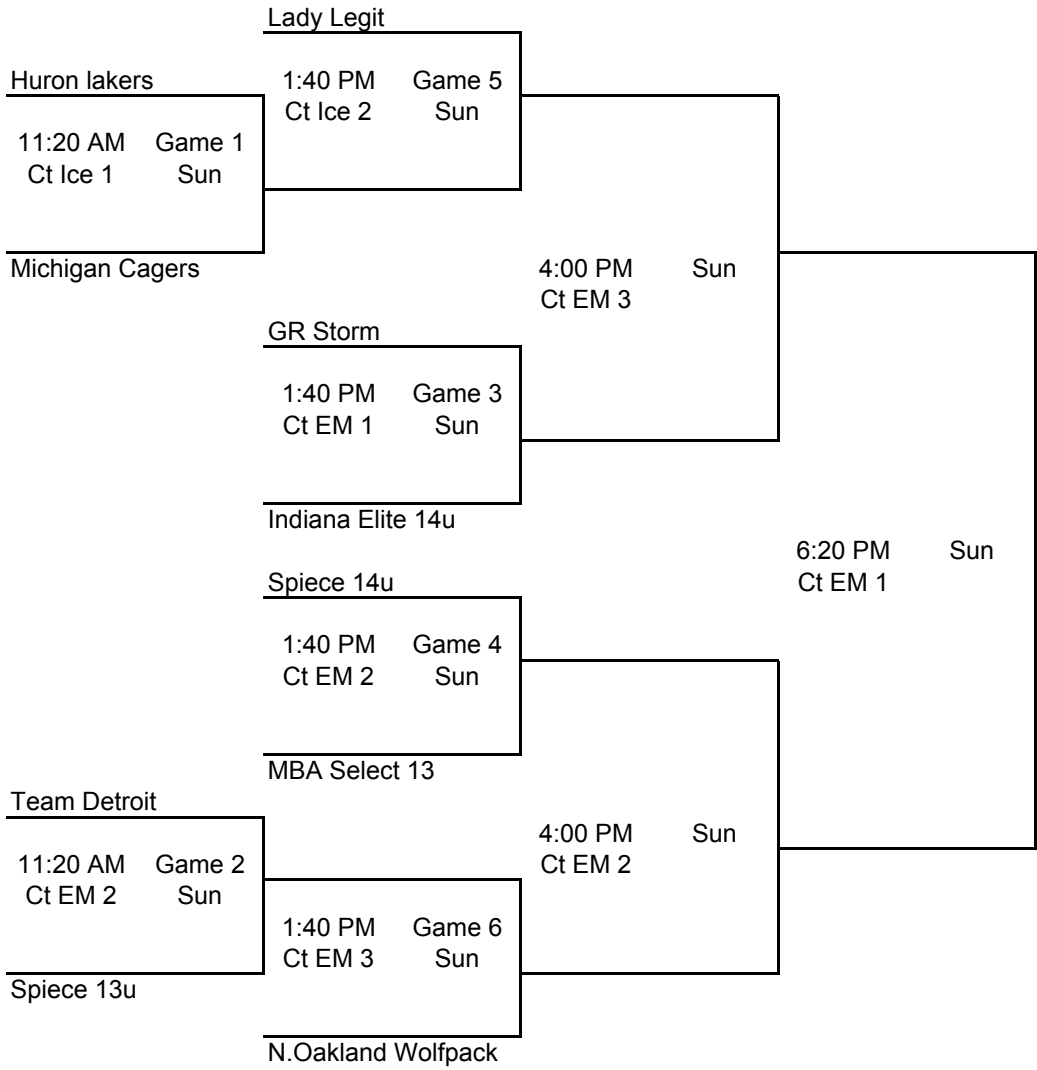

Girls 13/14u Teams

1	Huron Lakers	6	Lady Legit
2	N.Oakland Wolfpack	7	Mba Select 13u
3	Team detroit	8	Spiece 13u
4	Michigan Cagers	9	Indiana Elite 14u
5	Gr Storm	10	Spiece 14u

Saturday's Games

Time	Court	Teams
10:15 AM	Ice 1	6 v 8
10:15 AM	Ice 2	4 v 7
10:15 AM	EM 2	1 v 5
10:15 AM	B 1	3 v 10
10:15 AM	B 2	2 v 9
12:45 PM	EM 3	5 v 6
12:45 PM	Ice 1	7 v 2
12:45 PM	Ice 2	1 v 3
12:45 PM	B 1	9 v 10
12:45 PM	B 2	8 v 4

Sunday's Bracket

For Bracket Play just Scroll Down

Sunday Bracket

Loser of Game 1
 1:40 PM Sun
 Ct Ice 1
 Loser of Game 2

Loser of Game 5
 Sun 5:10 PM Ct EM 1
 Loser of Game 6

Loser of Game 3
 2:50 PM Sun Ct EM 3
 Loser of Game 4